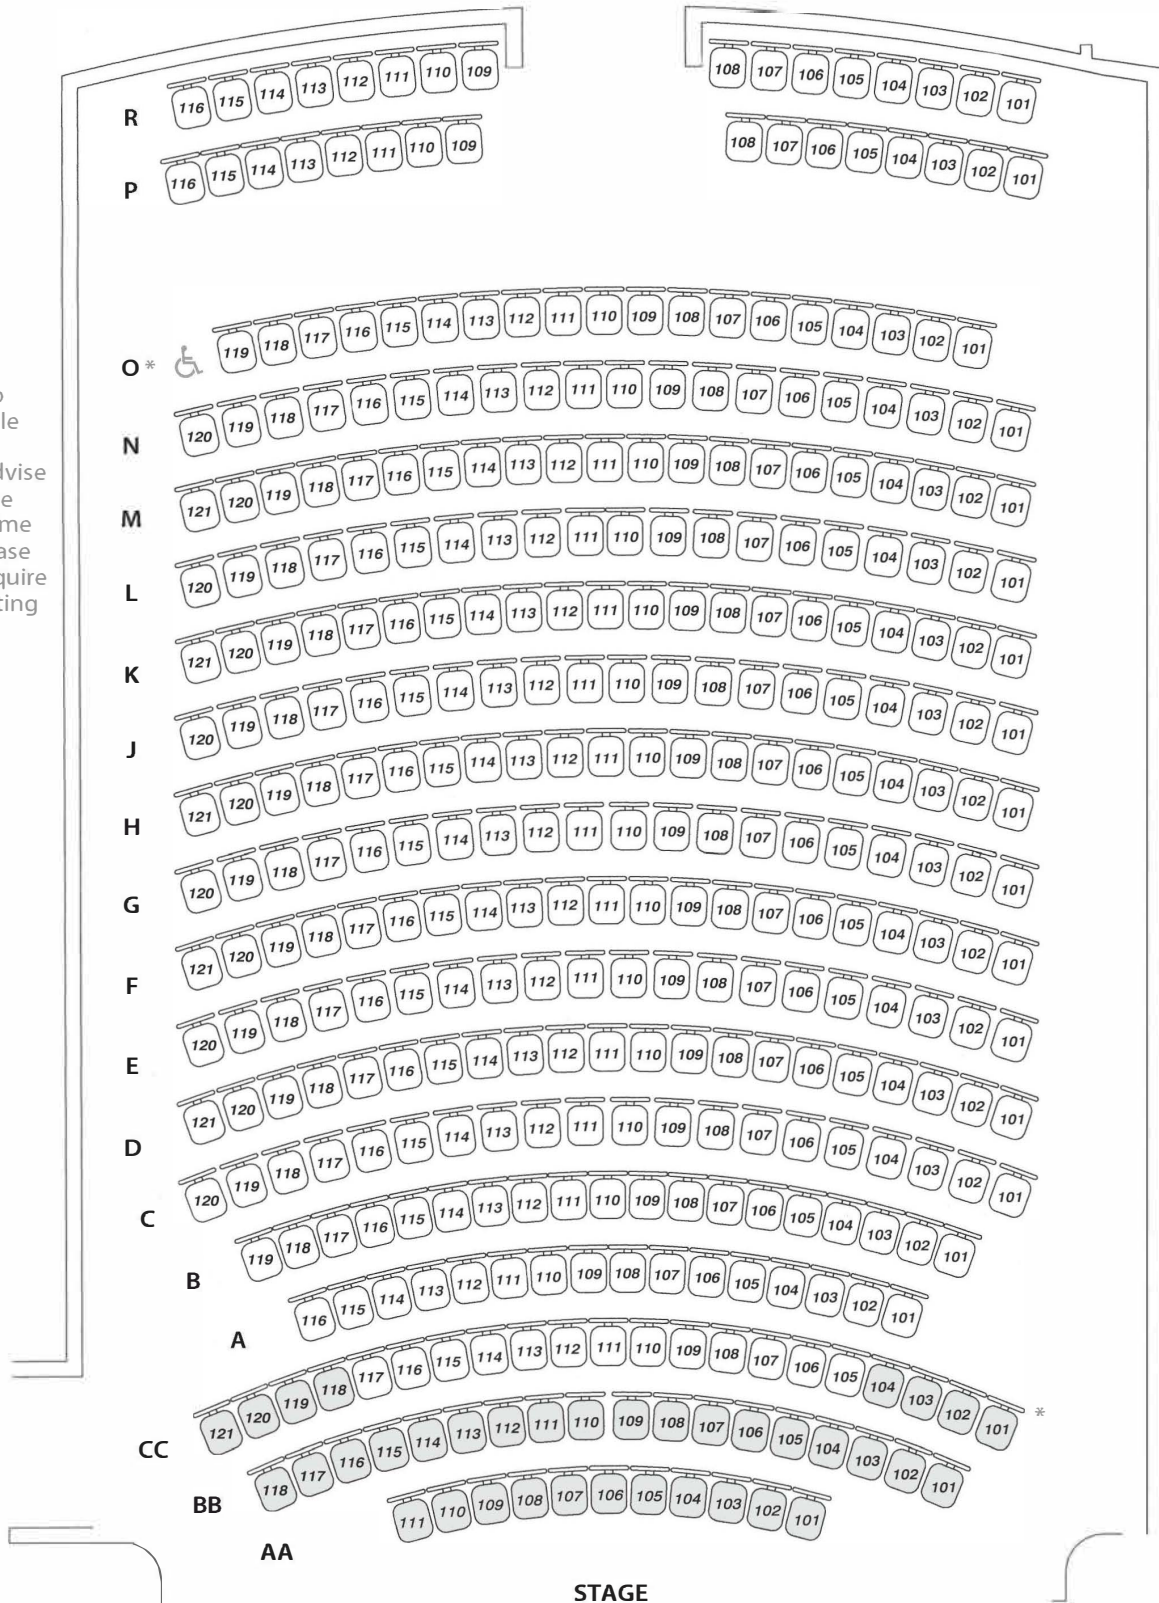

Florence Gould Theater Seating Chart

* Row O is handicap accessible

Please advise Box Office staff at time of purchase if you require ADA seating

* Grey seats are removed for certain events